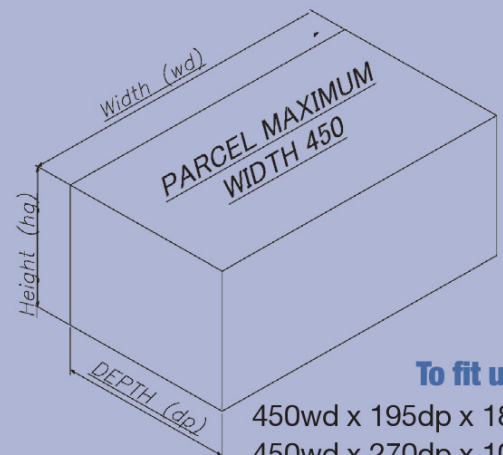

Parcel Safe has a simple open mechanism at the top which allows the courier to deposit a parcel up to a size of 450mm wide. Once the lid is closed the parcel then drops into the safe compartment underneath where your parcel will remain secure until you are ready to unlock the main door and retrieve your parcel.

To fit up to:

- 450wd x 195dp x 180hg
 - 450wd x 270dp x 100hg
 - 450wd x 315dp x 15hg
- All sizes are in millimetres

SMP Security Ltd. Halesfield 24, Telford, Shropshire TF7 4NZ

T 01952 585673 F 01952 582816
E sales@smpsecurity.co.uk
www.smpsecurity.co.uk